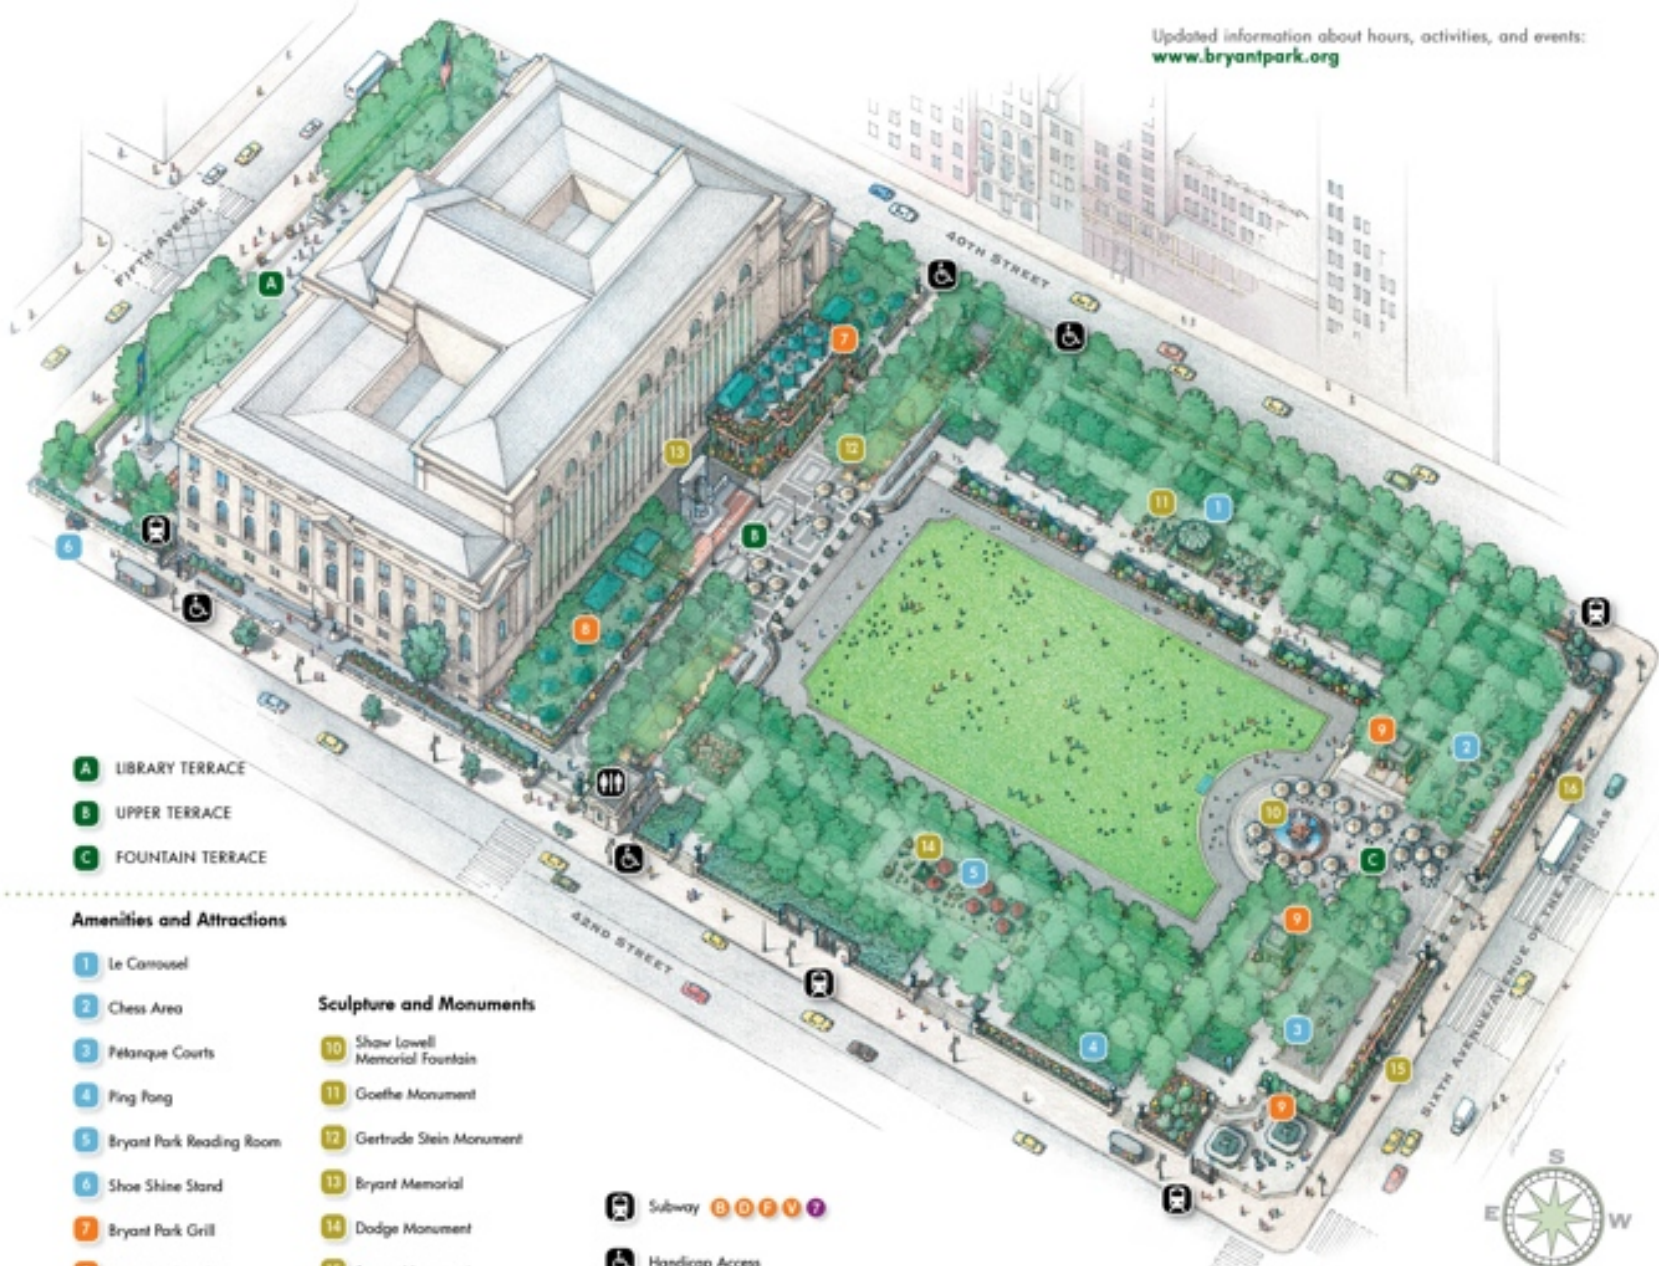

Placemaking & Crime Prevention Activating Public Spaces

Kate Rube

Bryant Park: Late 1980's

Today's Bryant Park

Updated information about hours, activities, and events:
www.bryantpark.org

- A** LIBRARY TERRACE
- B** UPPER TERRACE
- C** FOUNTAIN TERRACE

Amenities and Attractions

- 1** Le Carousel
- 2** Chess Area
- 3** Petanque Courts
- 4** Ping Pong
- 5** Bryant Park Reading Room
- 6** Shoe Shine Stand
- 7** Bryant Park Grill
- 8** Bryant Park Café
- 9** Wicraft Food Kiosks

Sculpture and Monuments

- 10** Shaw Lowell Memorial Fountain
- 11** Goethe Monument
- 12** Gertrude Stein Monument
- 13** Bryant Memorial
- 14** Dodge Monument
- 15** Juarez Monument
- 16** Andradá Monument

MUSIC SERIES

AND BEER GARDEN

Every Thursday *from* 4:30pm - 7:30pm in downtown
Providence by the fountain in Greater Kennedy Plaza!

FUN MUSIC REFRESHING DRINKS ALL AGES SHOWS ARE FREE!

MERCADO de GRANJEROS
DOWNTOWN
FARMERS MARKET